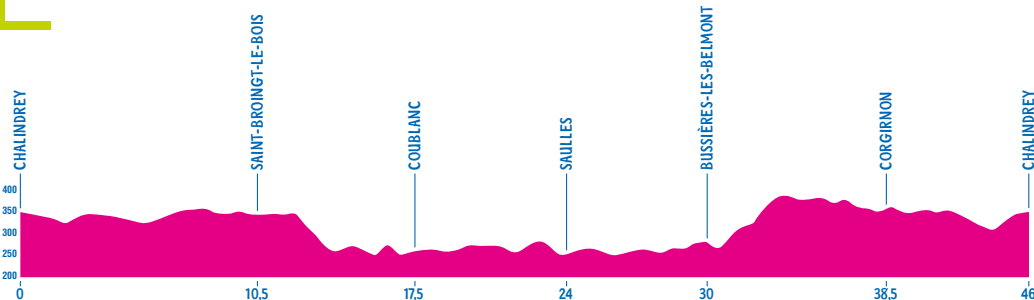

Cartographie ACTUAL: 81-82/JMP/06-06

Take advantage of this 46-km circuit to explore the Land of Wizards. By following this route, you'll discover varied landscapes, where the cultivation of willows is everywhere to be seen. After visiting Pailly Château, a masterpiece of the Renaissance period, you'll follow first the valley of the Resaigne, then the valley of the Saulon, before reaching Bussières lès Belmont, a centre of the wickerwork craft. You'll finish your journey by crossing Bussières State Forest, a magnificent oak forest, to arrive at Chalindrey.

Start: **Chalindrey place Carnot**

Finish: **Chalindrey**

Length: **45 km**

Elevation gain: 300 m

Difficulty: **Easy**

no. 4 In the Land of Wizards

45 km Bike routes in the Haute-Marne

START: Chalindrey - place Carnot